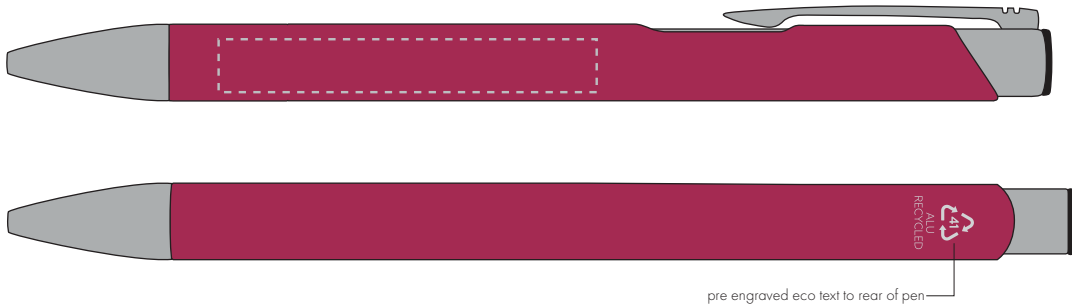

Your Ref:
Our Ref:

Quantity:
Version: 1

Product Code: TPC982001
Product Colour: PINK

PRINTING CONCERNS:

We stock this item in the following colours

PANTONE REFERENCE(S)

- Colour 1
- Colour 2
- Colour 3
- Colour 4

ARTWORK SCALE 100%

ARTWORK SCALE 100%
Side Print Area:
50mm x 7mm

pre engraved eco text to rear of pen

Product Image for visualisation
- colours may vary

The dashed line is to demonstrate print area and will not appear on your printed item